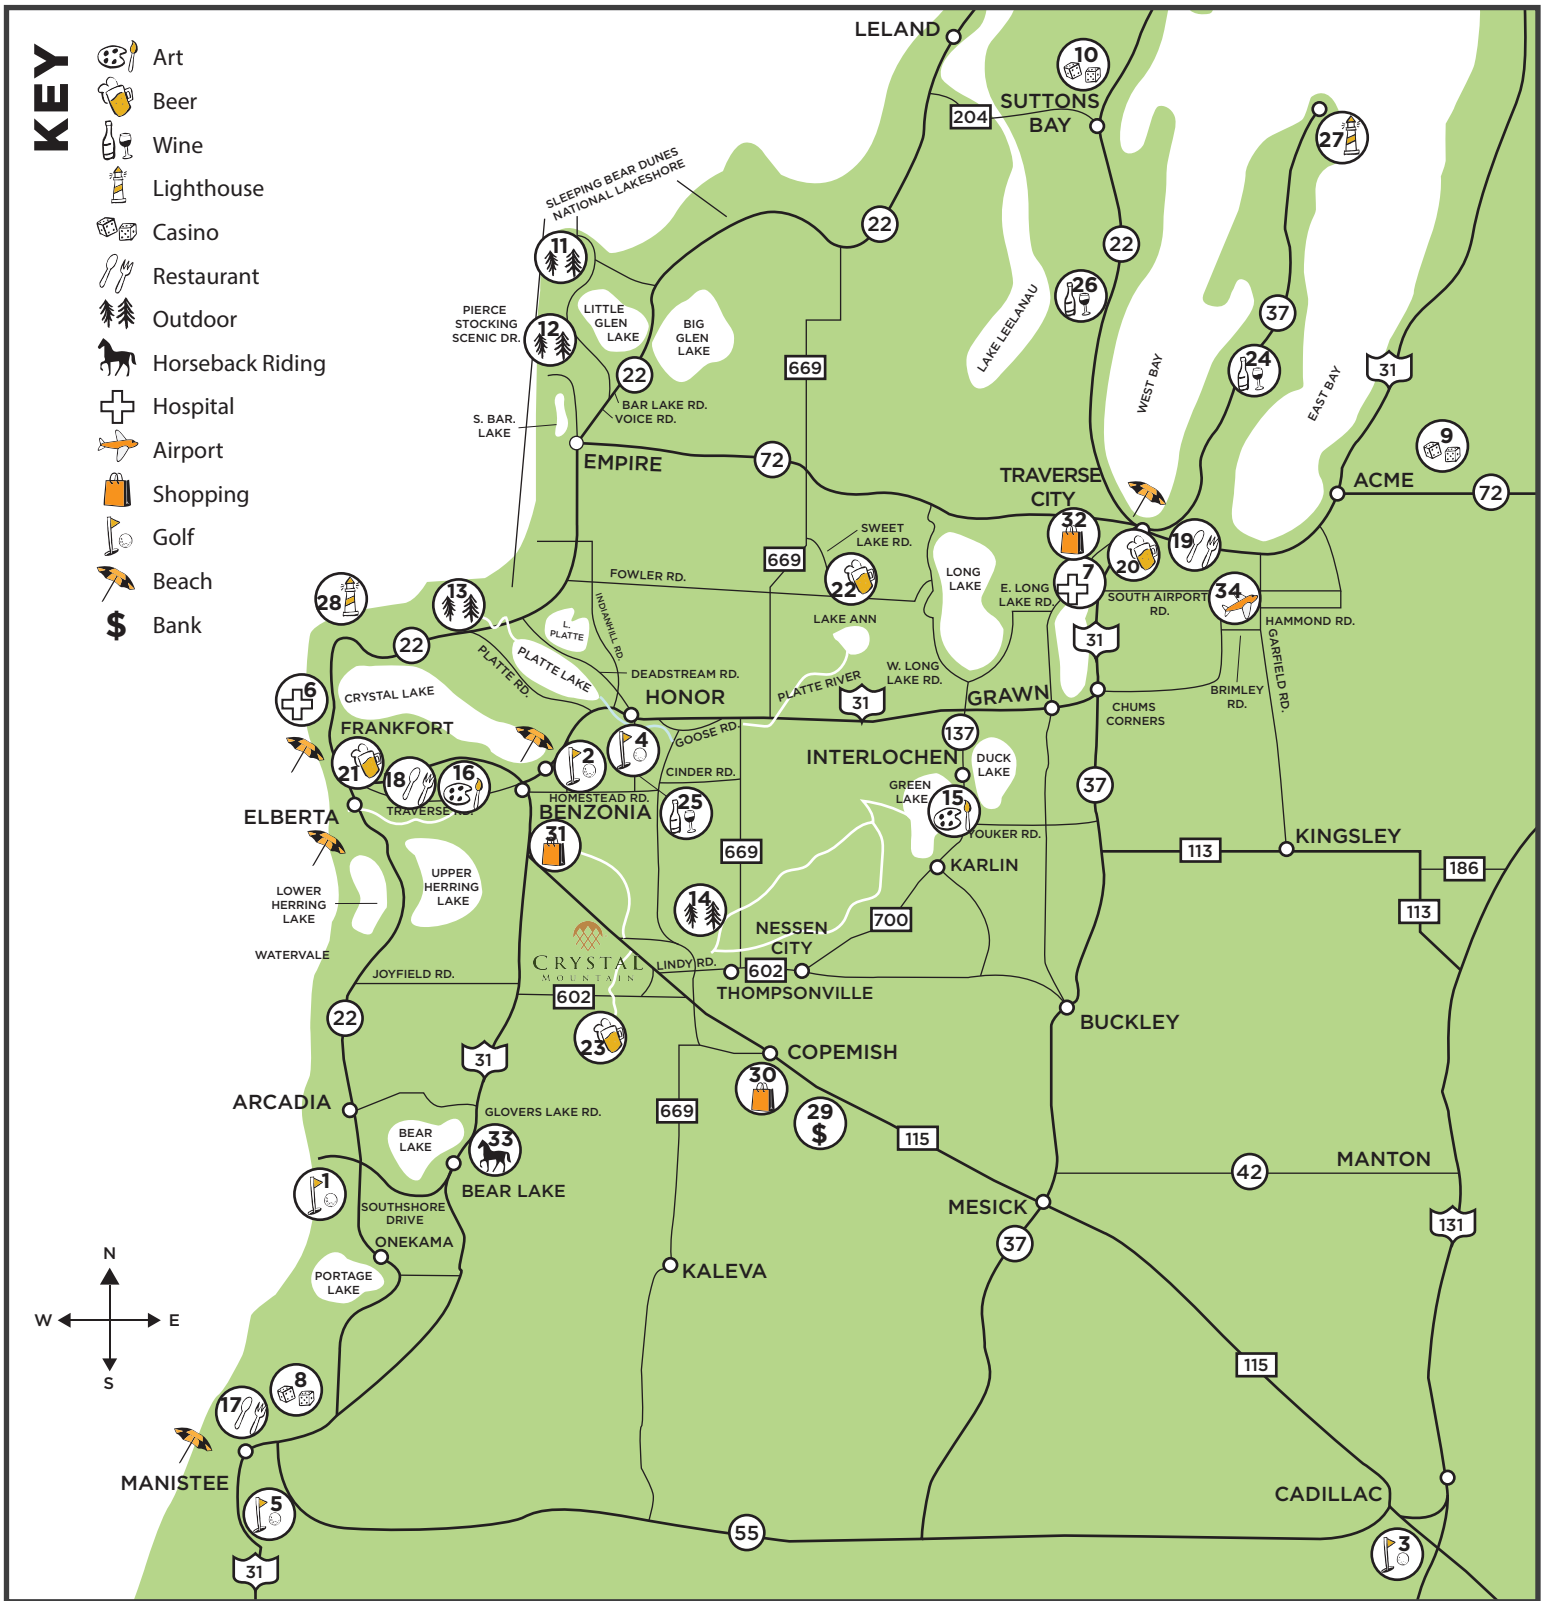

KEY

- Art
- Beer
- Wine
- Lighthouse
- Casino
- Restaurant
- Outdoor
- Horseback Riding
- Hospital
- Airport
- Shopping
- Golf
- Beach
- Bank

NEARBY ATTRACTIONS

- | | | |
|---|--|--|
| <ul style="list-style-type: none"> 1 Arcadia Bluffs Golf Course 2 Pinecroft Golf Course 3 El Dorado Golf Course 4 Champion Hill Golf Course 5 Manistee National Golf Resort 6 Paul Oliver Memorial Hospital 7 Munson Medical Center 8 Little River Casino 9 Turtle Creek Casino 10 Leelanau Sands Casino 11 Sleeping Bear Dunes 12 Pierce Stocking Scenic Drive | <ul style="list-style-type: none"> 13 Platte River Canoe Trips 14 Betsie River Canoe Trips 15 Interlochen Center for the Arts 16 Gwen Frostic 17 Manistee Restaurants 18 Frankfort Restaurants 19 Traverse City Restaurants 20 Traverse City Breweries 21 Stormcloud Brewery 22 Lake Ann Brewery 23 Iron Fish Distillery 24 Chateau Chantal Winery | <ul style="list-style-type: none"> 25 St. Ambrose Wine Cellars 26 Black Star Farms 27 Old Mission Pt. Lighthouse 28 Pt. Betsie Lighthouse 29 Honor State Bank 30 Copemish Family Market 31 Shop n' Save 32 Village at Grand Traverse Commons 33 Rockin R Stables Horse Back Riding 34 Cherry Capital Airport (TVC) |
|---|--|--|